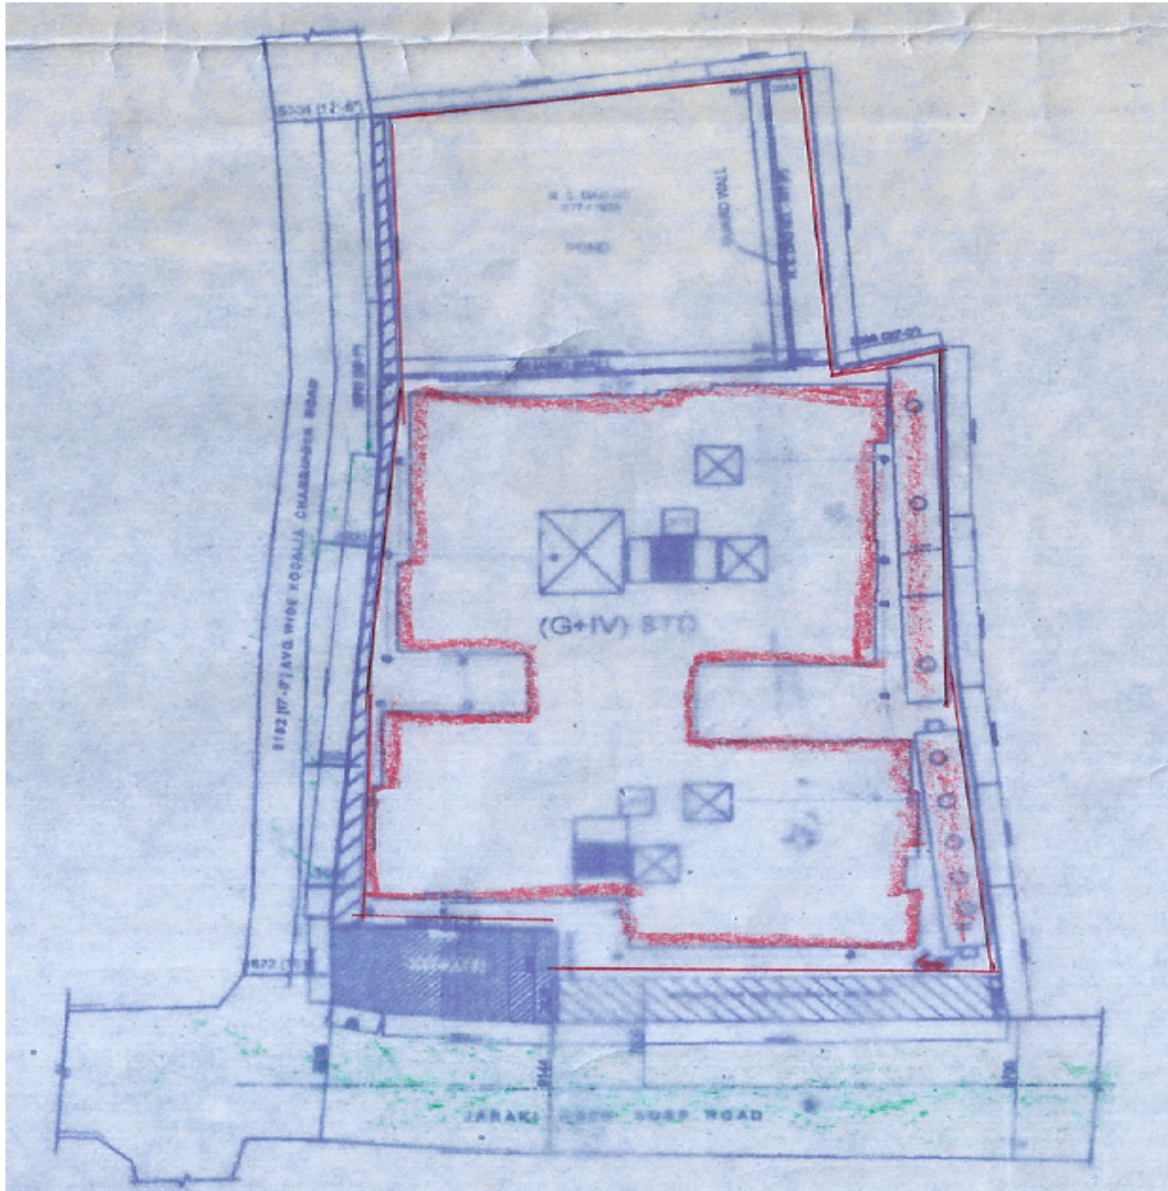

MR Enterprise

Mob - 9007384734
9830757466

Madarat Paikpara, P.O. - Madarat
P.S. - Baruipur, Kol - 700144

LOCATION MAP: LATITUDE LONGITUDE MAP PLAN

NAME OF PROJECT: "M.N. ROY APRTMENT"

ADDRESS: 228, J.N. Bose Road, Near Kodalia School, P.O. – Kodalia, P.S. – Sonarpur, Ward No. 20 of Rajpur Sonarpur Municipality, Kolkata – 700147, WB, India

LATITUDE: 22.41182242473993, LONGITUDE: 88.42757674232799

MR ENTERPRISE

Rajin Mondal
Partner